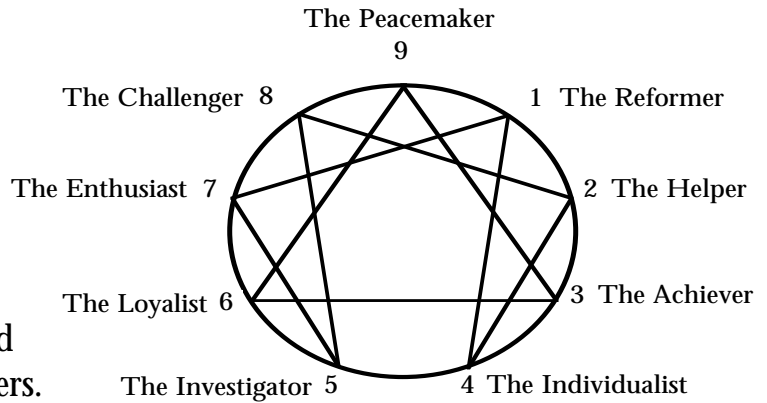

# Enneagram Teachings

## Introductory Workshop

**March 6th-7th, 9-4:30**

The Enneagram Personality Typology is a profound system of spiritual psychology describing nine distinct personality styles. Enneagram knowledge deepens awareness and helps you better understand yourself and others.